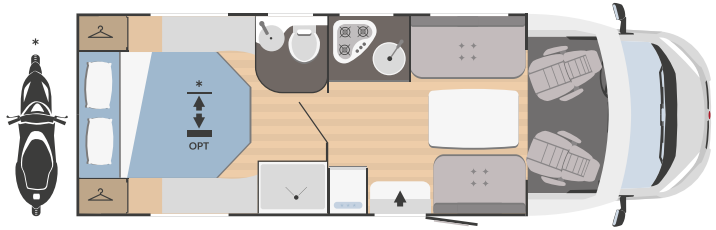

# BLISS 66 PLUS

FIAT  
PROFESSIONAL

↔  
**7443x2340**

4

4

**750x770**  
(1200x770 opt)