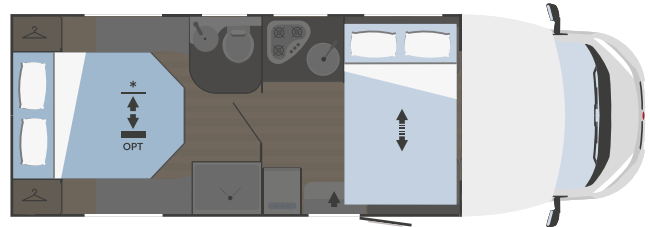

# BLISS 66 PLUS

FIAT  
PROFESSIONAL

↔  
**7443x2340**

4

4

**750x770**  
(1200x770 opt)