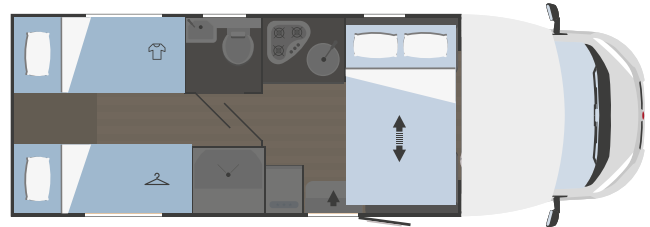

# BLISS 99 PLUS

**FIAT**  
PROFESSIONAL

↔  
**7443x2340**

**4**

**4**

**1050x750**