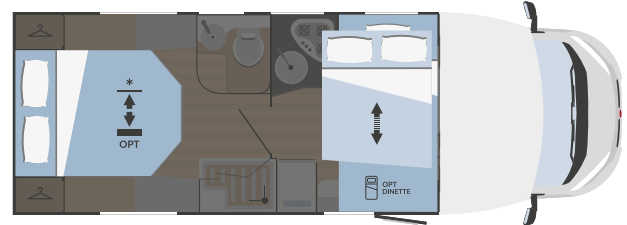

# BLISS 69 PLUS

FIAT  
PROFESSIONAL

7158x2340

5

5  
(1 opt)

750x750  
(1200x750 opt)