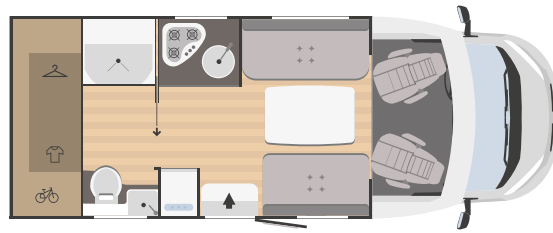

# BLISS 67 PLUS

FIAT  
PROFESSIONAL

↔  
6450x2340

4

4  
(2 opt)

1050x630