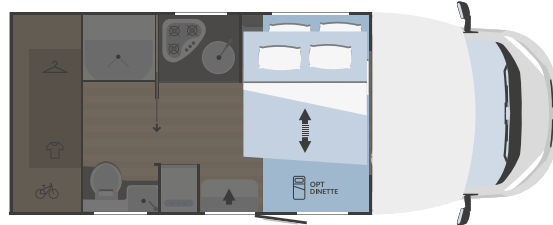

# BLISS 67 PLUS

FIAT  
PROFESSIONAL

↔  
6450x2340

4

4  
(2 opt)

1050x630