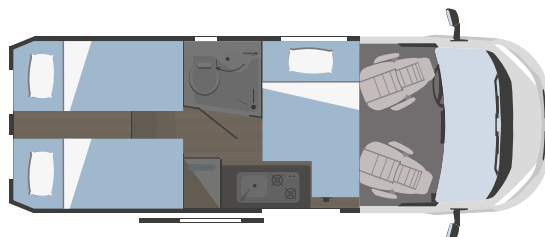

# HORUS 95

FIAT  
PROFESSIONAL

6363x2050

4

3