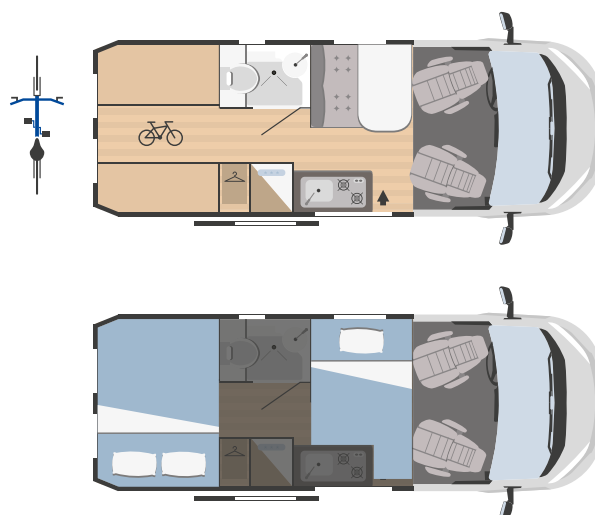

# HORUS 38

**FIAT**  
PROFESSIONAL

5998x2050

4

3