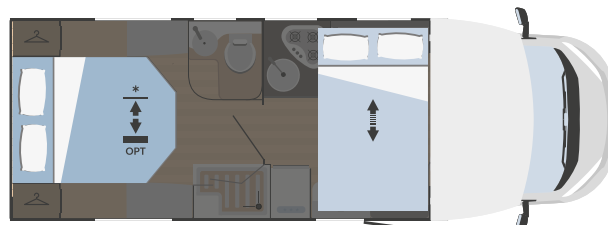

## 69 PLUS

FIAT  
PROFESSIONAL

7158x2340

4

4

750x750  
(1200x750 opt)