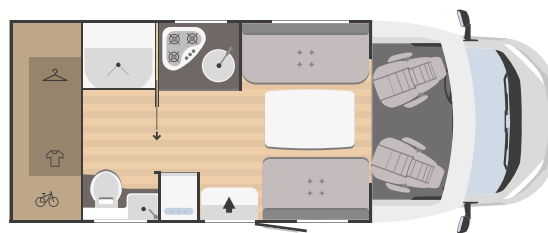

# BLISS 67 PLUS

FIAT  
PROFESSIONAL

6450x2340

4

4  
(2 opt)

1050x630