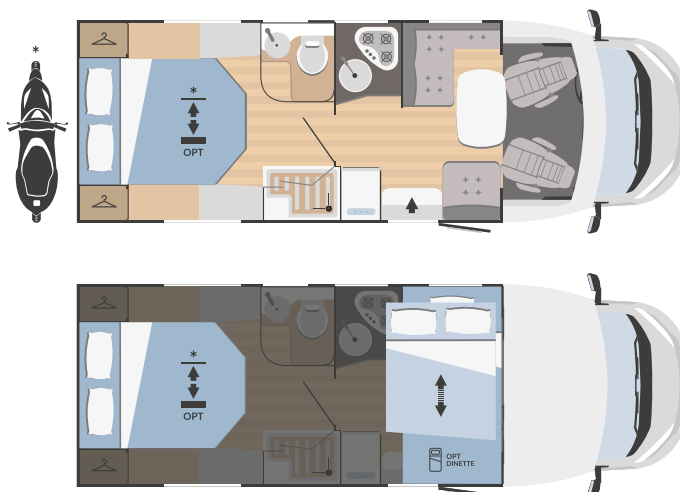

# BLISS 69 PLUS

FIAT  
PROFESSIONAL

7158x2340

5

5  
(1 opt)

750x750  
(1200x750 opt)