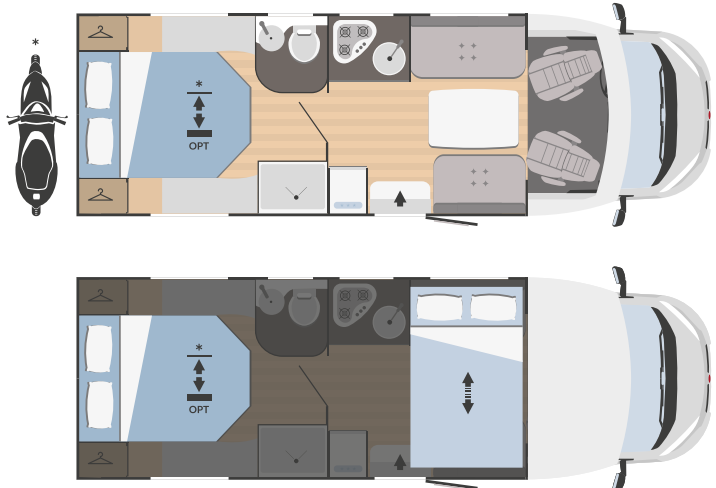

# BLISS 66 PLUS

FIAT  
PROFESSIONAL

7443x2340

4

4

750x770  
(1200x770 opt)