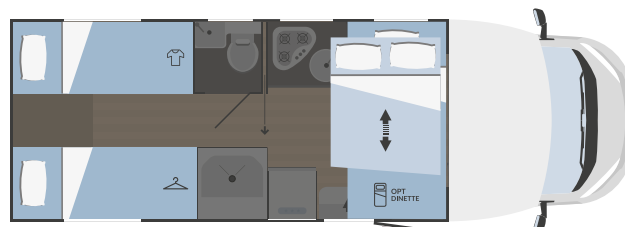

# BLISS 95 PLUS

FIAT  
PROFESSIONAL

7293x2340

4  
(+1 opt)

5  
(1 opt)

1050x750