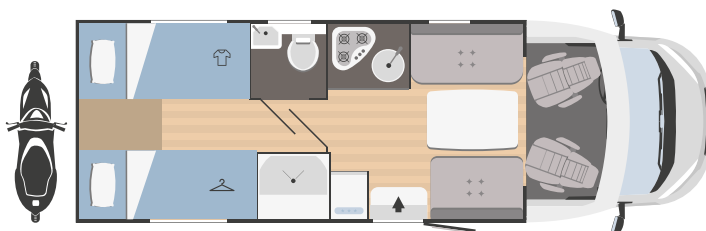

# BLISS 99 PLUS

FIAT  
PROFESSIONAL

7443x2340

4

4

1050x750