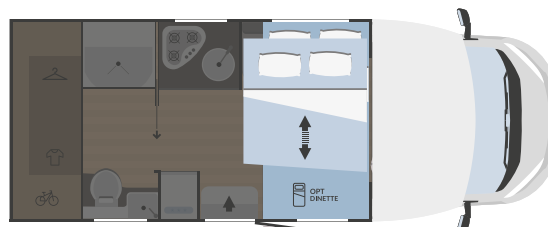

# BLISS 67 PLUS

FIAT  
PROFESSIONAL

6450x2340

4

4  
(2 opt)

1050x630